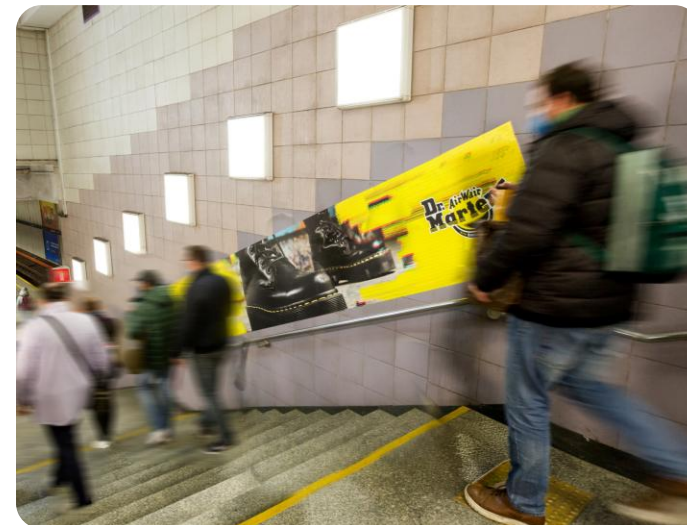

Stickers S5

SIZE

4,5 m²

MATERIAL TYPE

foil

PRODUCT AVAILABLE IN LOCATIONS

I Metro Line (M1)

PURCHASE MODEL

tailor-made⁽¹⁾

⁽¹⁾ Applies to station: Centrum