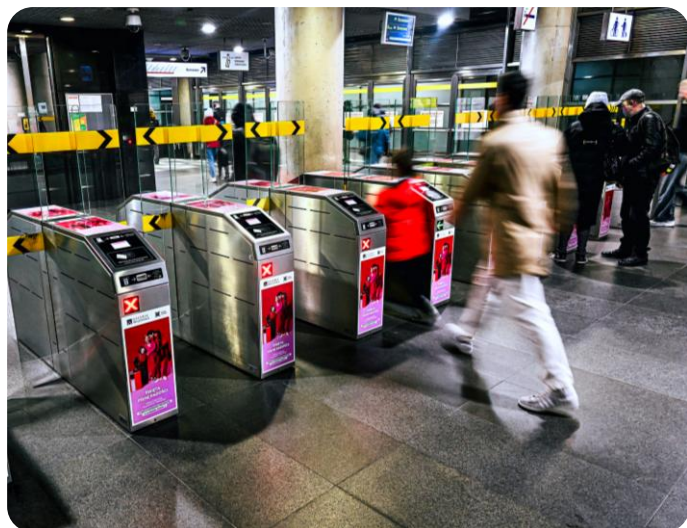

tailor-made⁽¹⁾

⁽¹⁾ Applies to station: Centrum

Metro | platforms | passages

Validators KG/KC

SIZE

0,25 m²

MATERIAL TYPE

foil