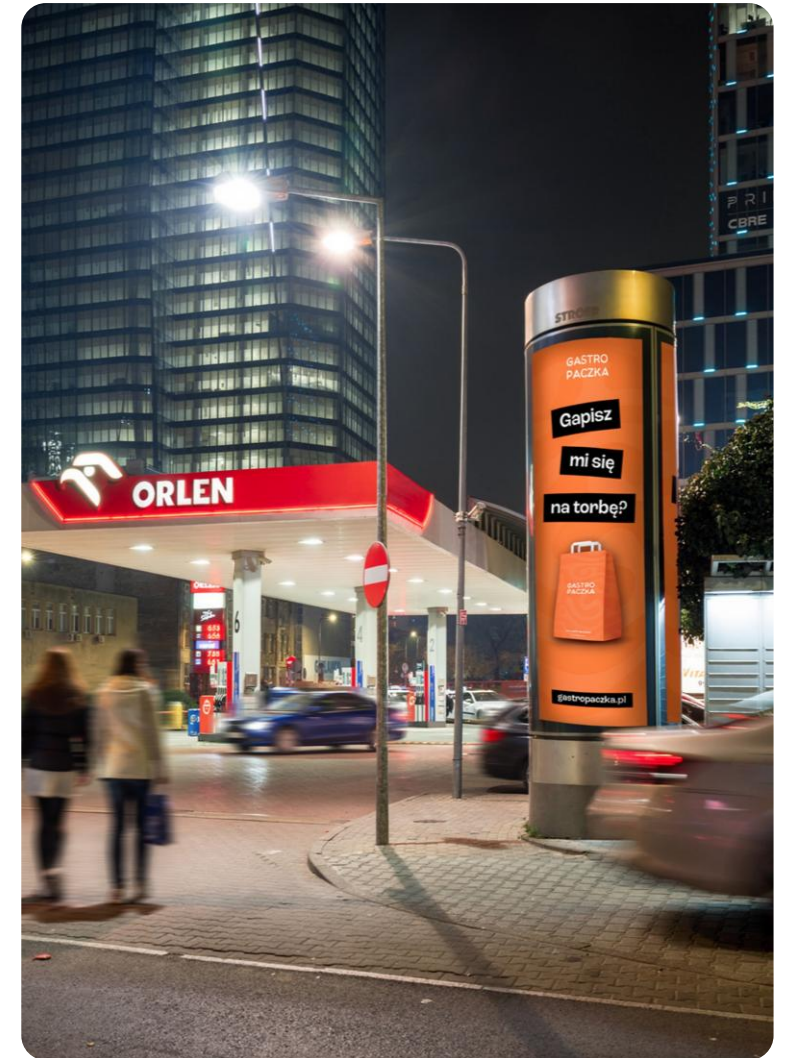

Citylight Premium

DESCRIPTION

Illuminated advertising displays located at public transport stops and along main pedestrian routes. Available in both classic and digital versions, ensuring good visibility of the advertisement even after dark.

paper | plate

LIGHTING TYPE

backlight

PRODUCT AVAILABLE IN CITIES / AGGLOMERATIONS

Warszawa

Szczecin

PURCHASE MODEL

package