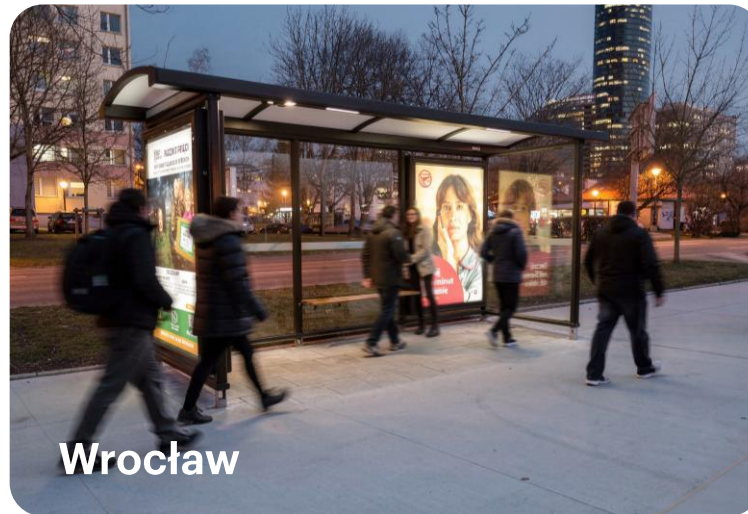

Street furniture

Citylight Premium

DESCRIPTION

Illuminated advertising displays located at public transport stops and along main pedestrian routes. Available in both classic and digital versions, ensuring good visibility of the advertisement even after dark.

SIZE

~2 m²

MATERIAL TYPE

paper | plate

LIGHTING TYPE

backlight

PRODUCT AVAILABLE IN CITIES / AGGLOMERATIONS

Gdańsk

Poznań

Wrocław

Szczecin

PURCHASE MODEL

package

Wrocław