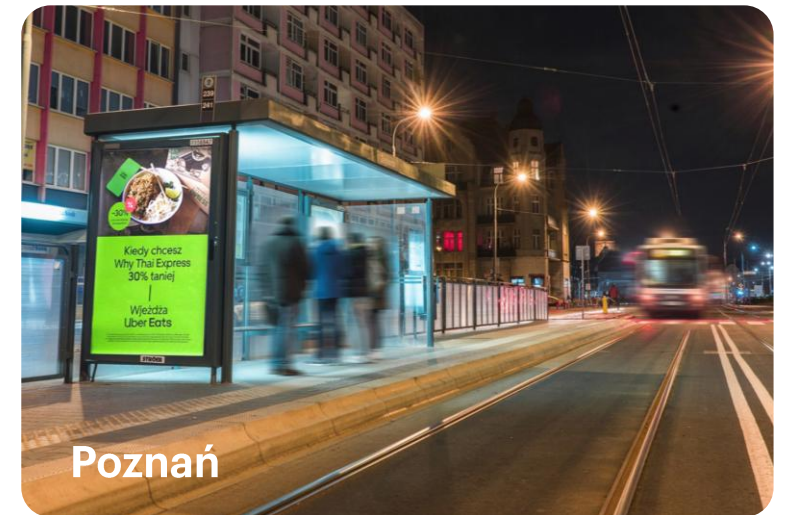

Street furniture

Citylight Premium

DESCRIPTION

Illuminated advertising displays located at public transport stops and along main pedestrian routes. Available in both classic and digital versions, ensuring good visibility of the advertisement even after dark.

SIZE

~2 m²

MATERIAL TYPE

paper | plate

LIGHTING TYPE

backlight

PRODUCT AVAILABLE IN CITIES / AGGLOMERATIONS

Gdańsk

Poznań

Wrocław

Szczecin

PURCHASE MODEL

package

Poznań