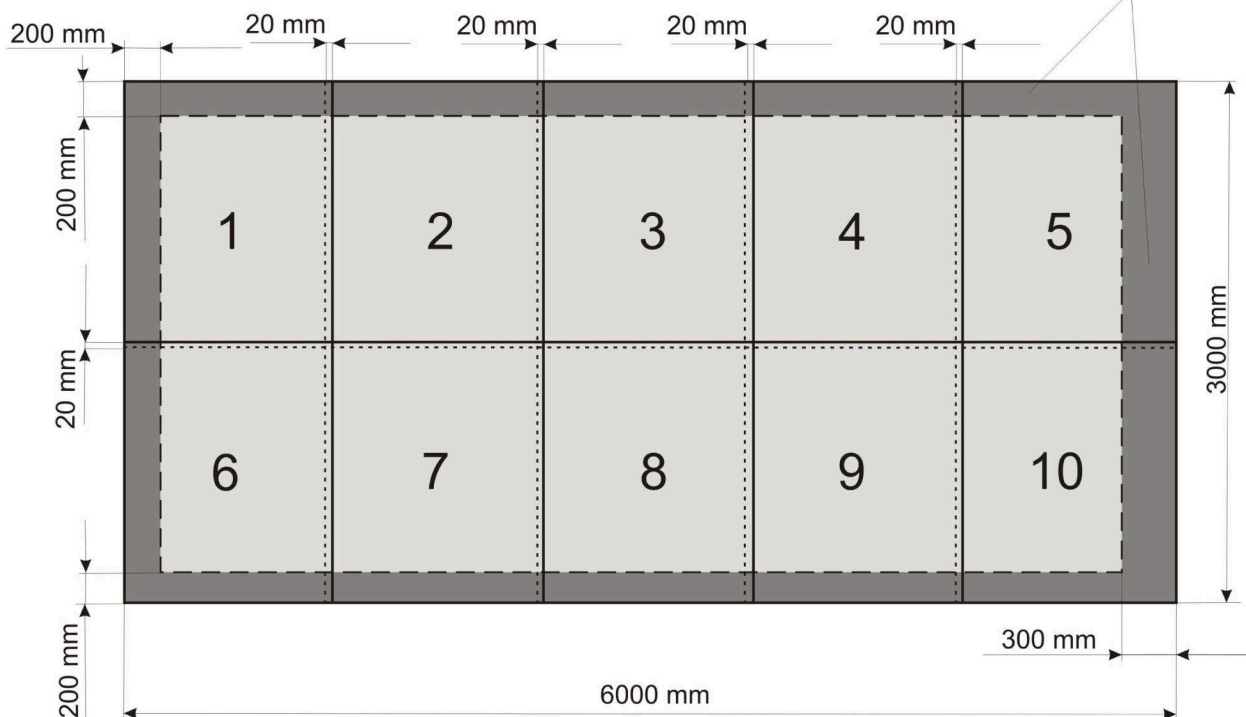

Billboard-type SO

paper material blueback 120 g/m²

NOTE !!!! :
safety margin from an edge
around whole image.
It is prohibited area for important
part of informations and graphics,
like phones, addresses, logos etc...

FLATTENED LAYERS!

SCALE 1:1, resolution 60 - 100 dpi.

Required color model - cromalin, matchprint, digital proof or another which must be delivered with production files.

In case of undelivering it, we reserve our rights for not to be responsible for color accordance.